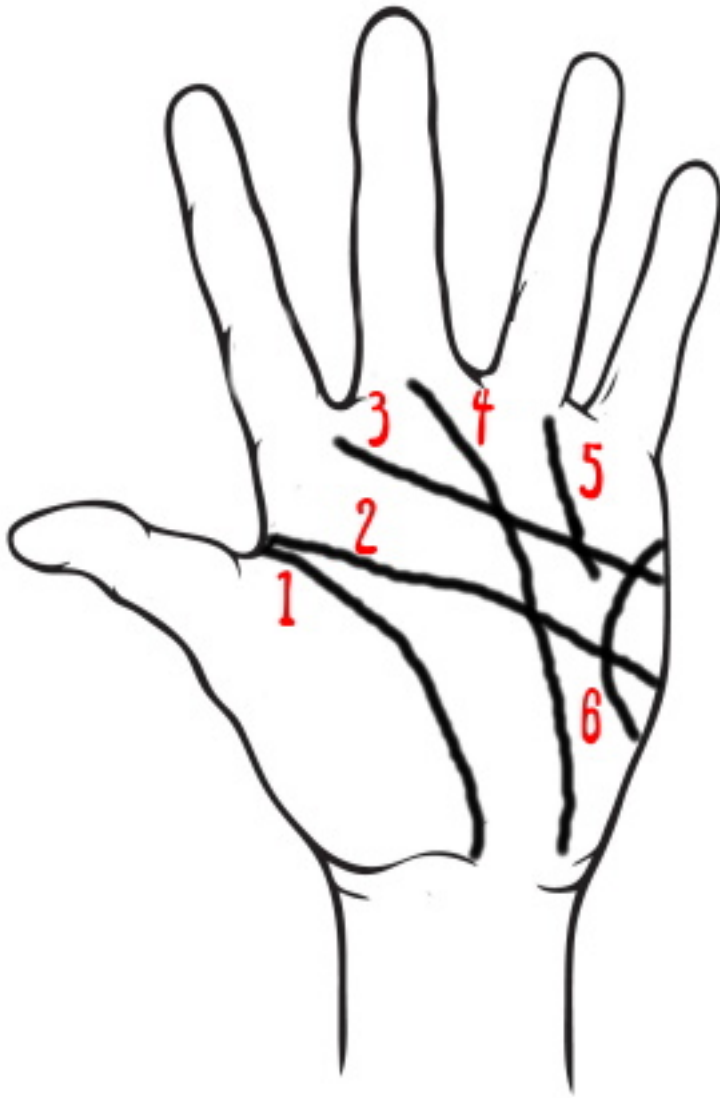

Spirit Keeping

How-To Read Palms - Chiromancy

The belief that reading a person's palm reveals a pre-destined life is far from a new idea. This practice has existed since Biblical times, many believing that 2nd Corinthians shows that God sealed every person's palm with their destiny.

When reading you should read your dominant hand for the best results.

This is a How-To in understanding what the lines on your hands mean.

Spirit Keeping

PRINCIPAL LINES

#1: Life line: line of destiny and reveals any important events that will happen in the person's life.

#2: Head line: reveals the properties of intellect and wisdom.

#3: Heart line: shows all matters concerning love.

#4: Fate line: this goes hand-in-hand with the Life line to show the future.

#5: Sun line: reveals all possibilities of prosperity, creativity and success.