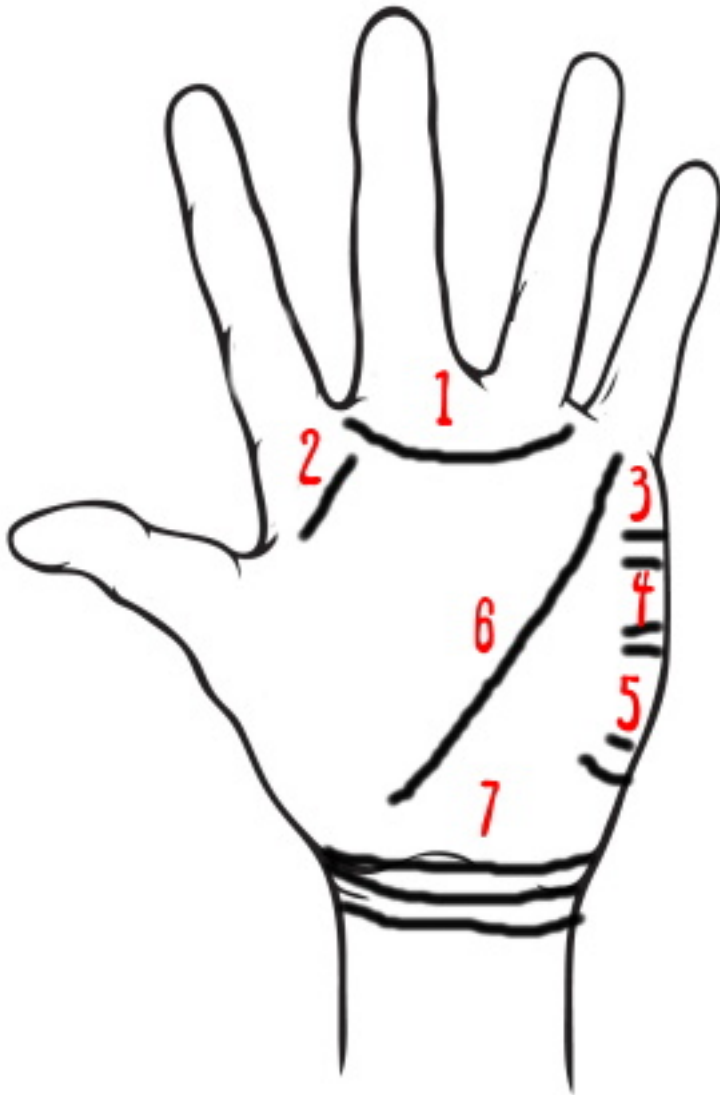

Spirit Keeping

SECONDARY LINES

- #1: **Girdle of Venus:** reveals passions in life.
- #2: **Cross line:** leadership tendencies.
- #3: **Lines of Union:** reveals opportunities of marriage, children, divorce.
- #4: **Martian lines:** personal glories, military tendencies.
- #5: **Travel lines:** personal journeys, experiences, revelations.
- #6: **Mercury line:** the health of your body, mind and spirit.
- #7: **Bracelet lines:** health, wealth and happiness.