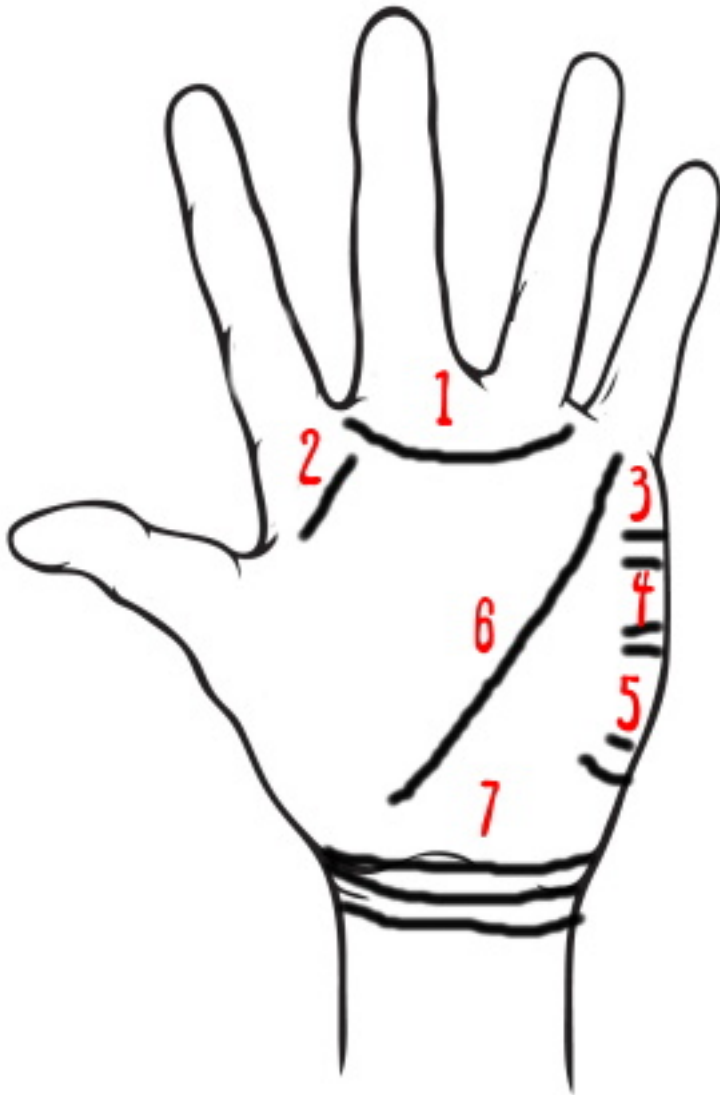

When reading you should read your dominant hand for the best results.

This is a How-To in understanding what the lines on your hands mean.

Spirit Keeping

PRINCIPAL LINES

#1: Life line: line of destiny and reveals any important events that will happen in the person's life.

#2: Head line: reveals the properties of intellect and wisdom.

#3: Heart line: shows all matters concerning love.

#4: Fate line: this goes hand-in-hand with the Life line to show the future.

#5: Sun line: reveals all possibilities of prosperity, creativity and success.

#6: Intuition line: shows natural psychic ability.

Spirit Keeping

SECONDARY LINES

- #1: Girdle of Venus:** reveals passions in life.
- #2: Cross line:** leadership tendencies.
- #3: Lines of Union:** reveals opportunities of marriage, children, divorce.
- #4: Martian lines:** personal glories, military tendencies.
- #5: Travel lines:** personal journeys, experiences, revelations.
- #6: Mercury line:** the health of your body, mind and spirit.
- #7: Bracelet lines:** health, wealth and happiness.