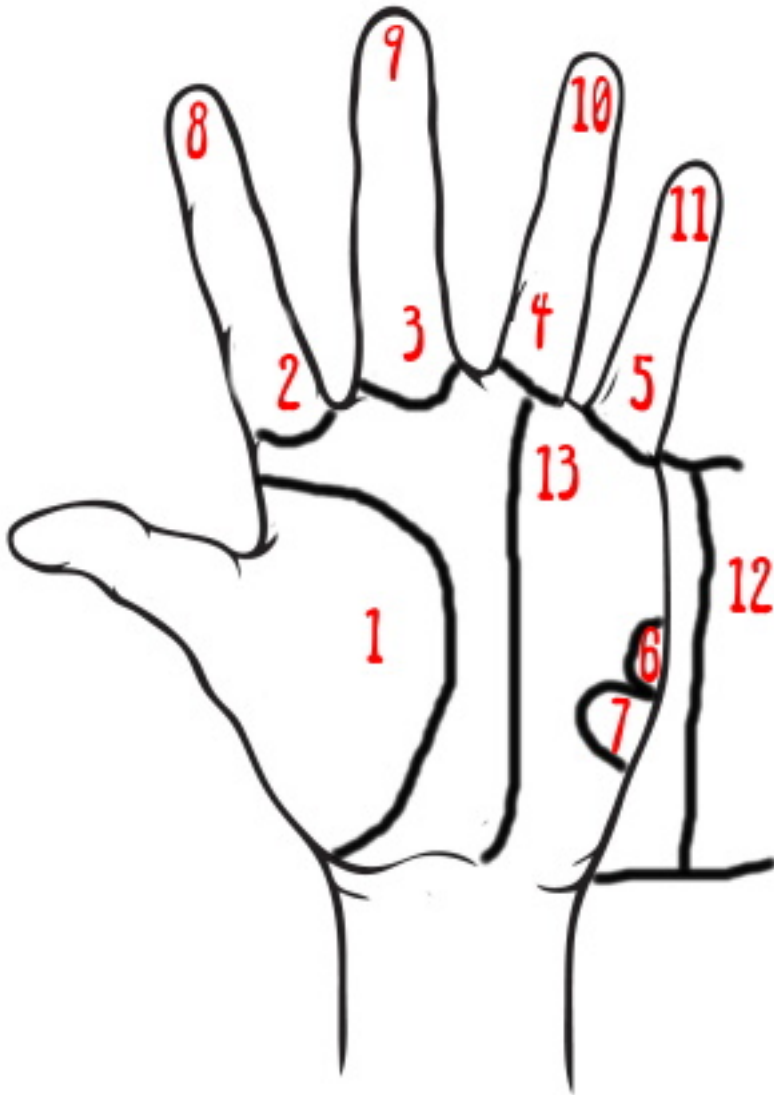

Spirit Keeping

HAND REGIONS

- #1: **Mount of Venus:** love, intuition, vitality, sensuality, success.
- #2: **Mount of Jupiter:** philosophy, beliefs, ambition, religion, leadership.
- #3: **Mount of Saturn:** scepticism, sarcasm, resignation.
- #4: **Mount of Apollo:** creativity, fantasy, exhibitionism.
- #5: **Mount of Mercury:** wealth, travel, mental agility.
- #6: **Mount of Mars:** courage, strength, temperment, fidelity.
- #7: **Mount of Luna:** clairvoyance, imagination.
- #8: **Finger of Jupiter:** domination, endurance.
- #9: **Finger of Saturn:** envy, desires.
- #10: **Finger of Apollo:** creative genius, music artistry, theatrical, happiness.
- #11: **Finger of Mercury:** egotism, astuteness, indifference.
- #12: **Range of Percussion:** marriage, children, divorce.
- #13: **Quadrangle of Heart & Head:** equilibrium, harmony, peace.