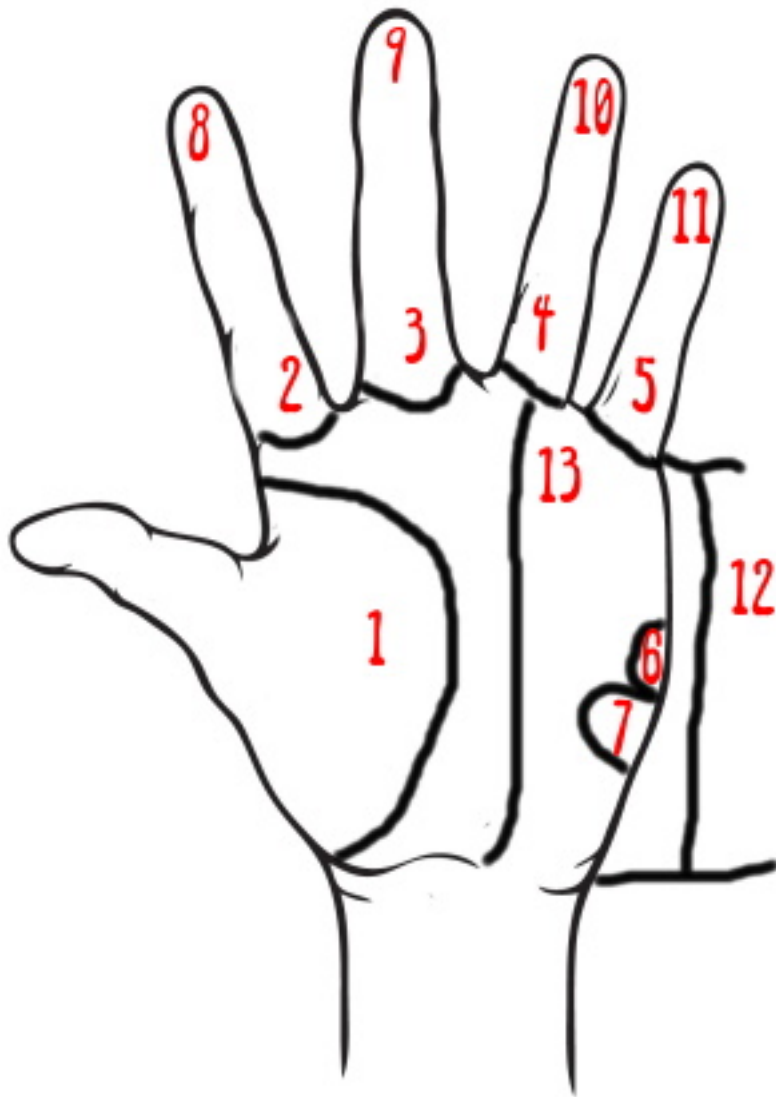

## PRINCIPAL LINES

**#1: Life line:** line of destiny and reveals any important events that will happen in the person's life.

**#2: Head line:** reveals the properties of intellect and wisdom.

**#3: Heart line:** shows all matters concerning love.

**#4: Fate line:** this goes hand-in-hand with the Life line to show the future.

**#5: Sun line:** reveals all possibilities of prosperity, creativity and success.

**#6: Intuition line:** shows natural psychic ability.