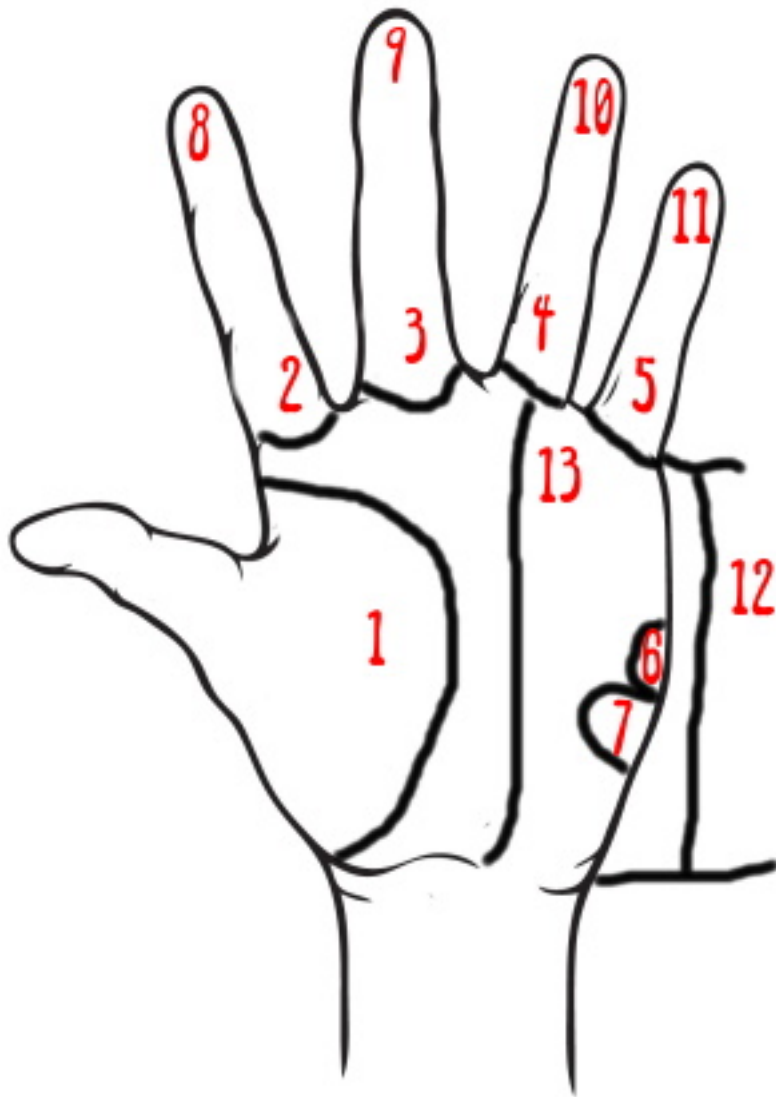

Spirit Keeping

HAND REGIONS

- #1: **Mount of Venus:** love, intuition, vitality, sensuality, success.
- #2: **Mount of Jupiter:** philosophy, beliefs, ambition, religion, leadership.
- #3: **Mount of Saturn:** scepticism, sarcasm, resignation.
- #4: **Mount of Apollo:** creativity, fantasy, exhibitionism.
- #5: **Mount of Mercury:** wealth, travel, mental agility.
- #6: **Mount of Mars:** courage, strength, temperment, fidelity.
- #7: **Mount of Luna:** clairvoyance, imagination.
- #8: **Finger of Jupiter:** domination, endurance.
- #9: **Finger of Saturn:** envy, desires.
- #10: **Finger of Apollo:** creative genius, music artistry, theatrical, happiness.
- #11: **Finger of Mercury:** egotism, astuteness, indifference.
- #12: **Range of Percussion:** marriage, children, divorce.
- #13: **Quadrangle of Heart & Head:** equilibrium, harmony, peace.