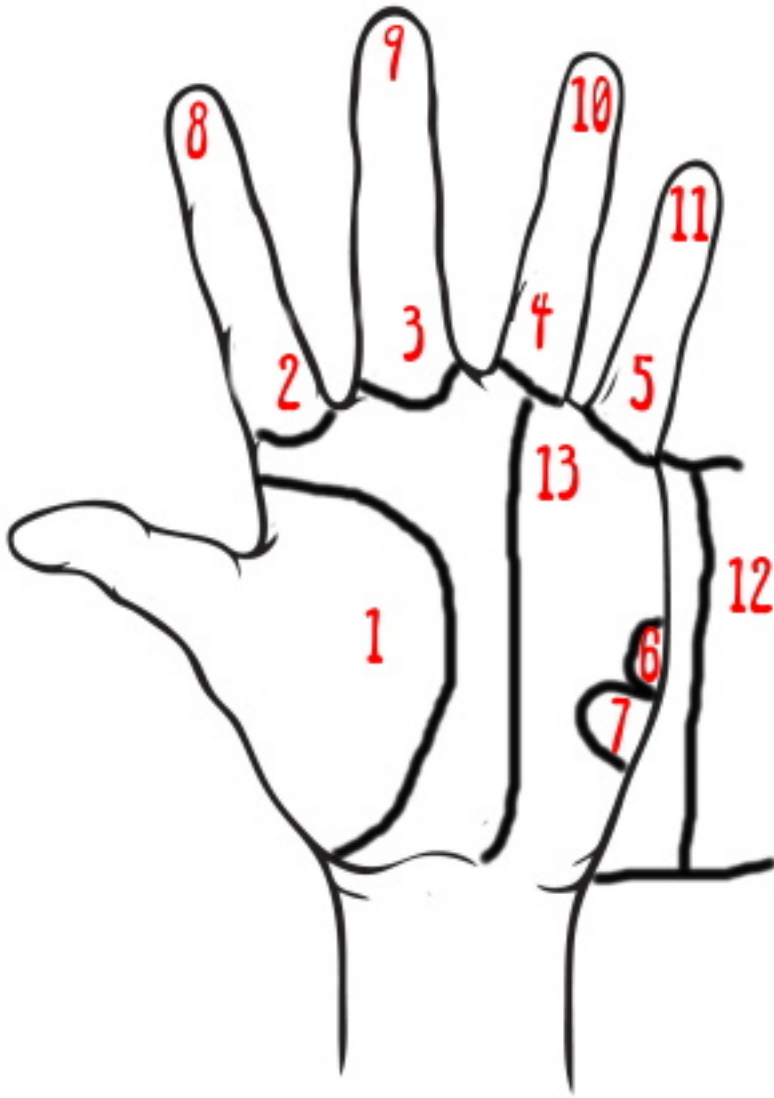

Spirit Keeping

HAND REGIONS

- #1: **Mount of Venus:** love, intuition, vitality, sensuality, success.
- #2: **Mount of Jupiter:** philosophy, beliefs, ambition, religion, leadership.
- #3: **Mount of Saturn:** scepticism, sarcasm, resignation.
- #4: **Mount of Apollo:** creativity, fantasy, exhibitionism.
- #5: **Mount of Mercury:** wealth, travel, mental agility.
- #6: **Mount of Mars:** courage, strength, temperment, fidelity.
- #7: **Mount of Luna:** clairvoyance, imagination.
- #8: **Finger of Jupiter:** domination, endurance.
- #9: **Finger of Saturn:** envy, desires.
- #10: **Finger of Apollo:** creative genius, music artistry, theatrical, happiness.
- #11: **Finger of Mercury:** egotism, astuteness, indifference.
- #12: **Range of Percussion:** marriage, children, divorce.
- #13: **Quadrangle of Heart & Head:** equilibrium, harmony, peace.