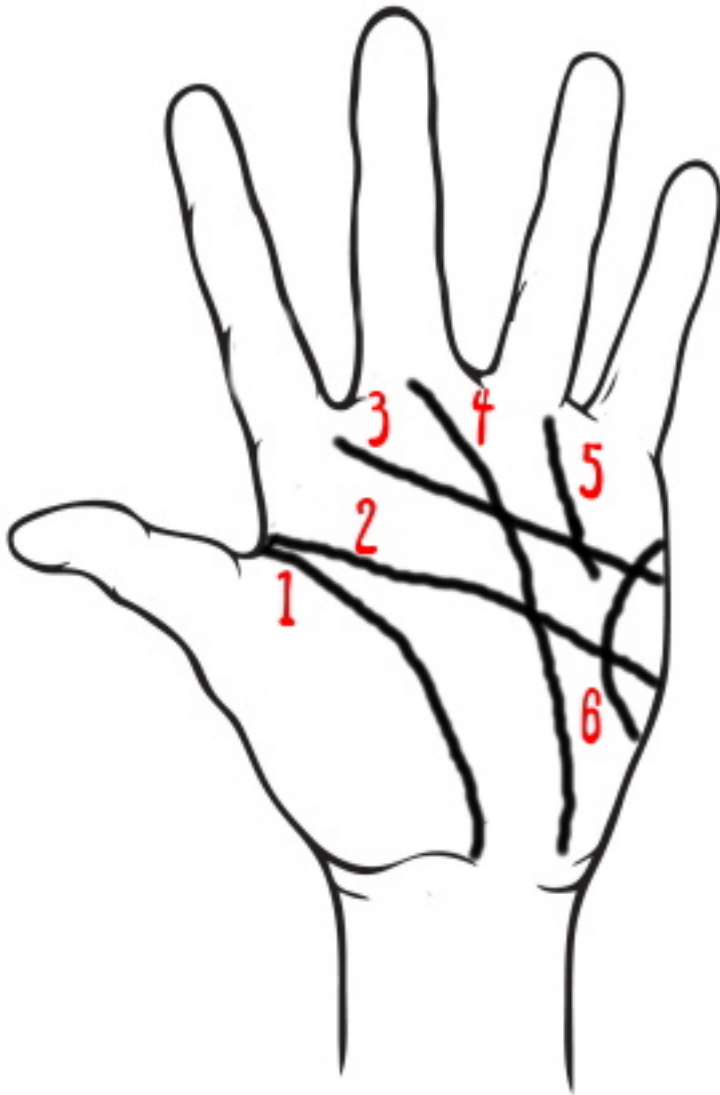

Spirit Keeping

How-To Read Palms - Chiromancy

The belief that reading a person's palm reveals a pre-destined life is far from a new idea. This practice has existed since Biblical times, many believing that 2nd Corinthians shows that God sealed every person's palm with their destiny.

When reading you should read your dominant hand for the best results.

This is a How-To in understanding what the lines on your hands mean.

Spirit Keeping

PRINCIPAL LINES

#1: Life line: line of destiny and reveals any important events that will happen in the person's life.

#2: Head line: reveals the properties of intellect and wisdom.

#3: Heart line: shows all matters concerning love.

#4: Fate line: this goes hand-in-hand with the Life line to show the future.

#5: Sun line: reveals all possibilities of prosperity, creativity and success.