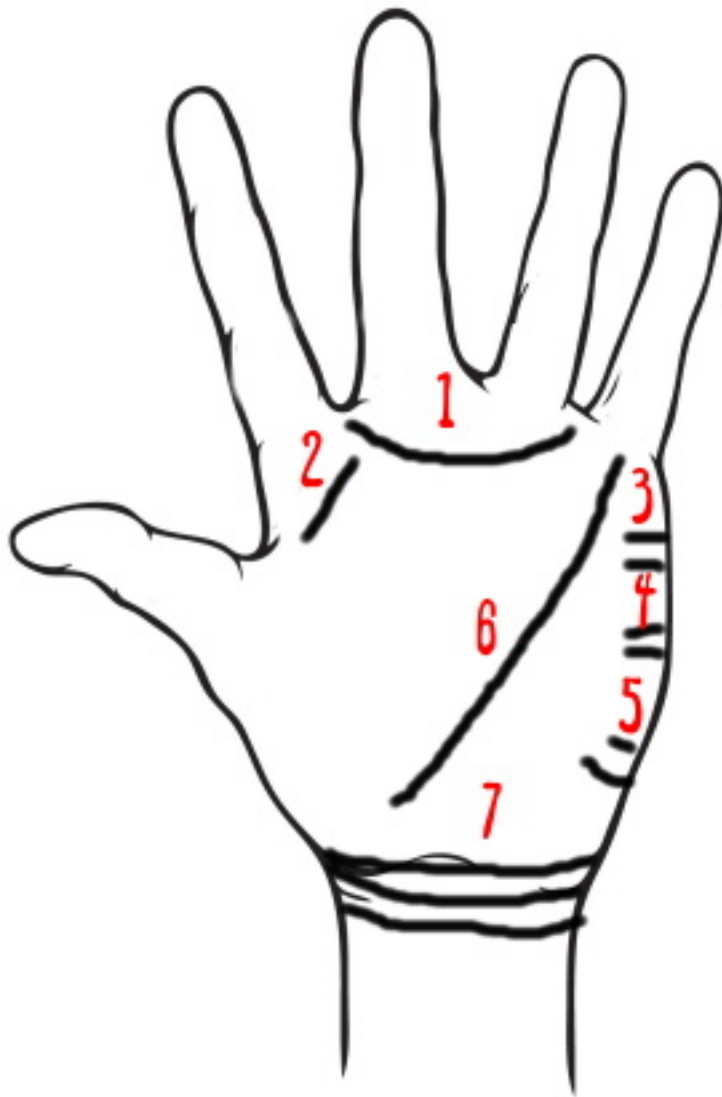

Spirit Keeping

SECONDARY LINES

- #1: **Girdle of Venus:** reveals passions in life.
- #2: **Cross line:** leadership tendencies.
- #3: **Lines of Union:** reveals opportunities of marriage, children, divorce.
- #4: **Martian lines:** personal glories, military tendencies.
- #5: **Travel lines:** personal journeys, experiences, revelations.
- #6: **Mercury line:** the health of your body, mind and spirit.
- #7: **Bracelet lines:** health, wealth and happiness.